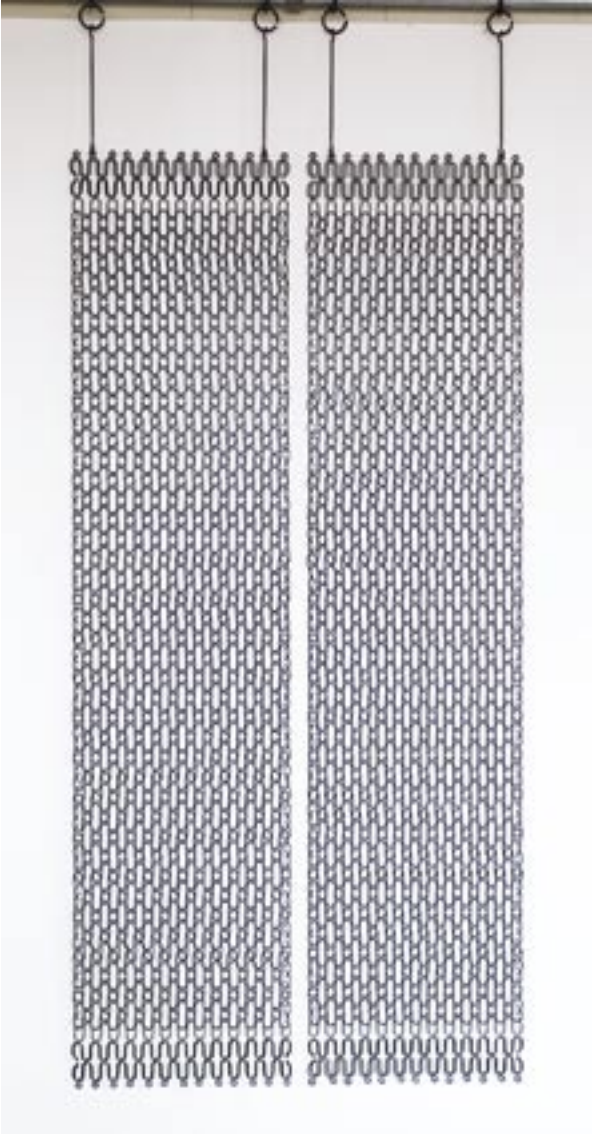

SMALL SPRING SCREEN

Small Spring Screen 5 x 1.5

SPRING SCREEN

Spring Screen 7" x 27"

SPRING SCREEN

Spring Screen 7' x 27"

SPRING TAPESTRY

Tapestry 7' x 3'

FLATWEAVE TAPESTRY

Flatweave Tapestry 84" x 20" each, with variation

VERTICAL WAVE

Vertical Wave 7 x 3 x 1

VERTICAL WAVE

Vertical Wave 7 x 3 x 1

VERTICAL WAVE

Vertical Wave 7 x 3 x 1