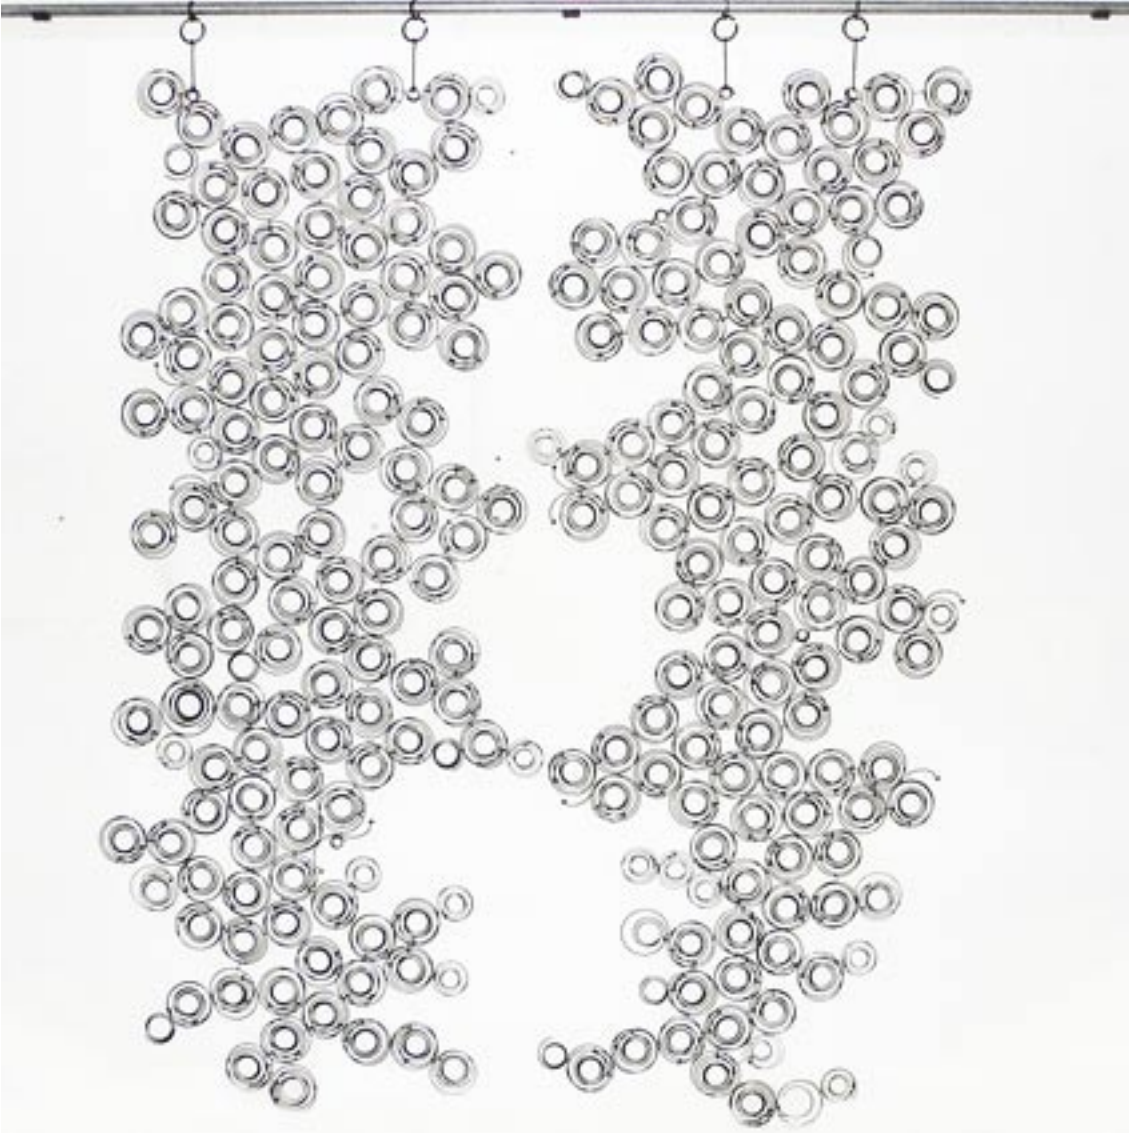

ANN TAYLOR NEW YORK CITY

Double Spring Screen #2 - 8' x 6.5'