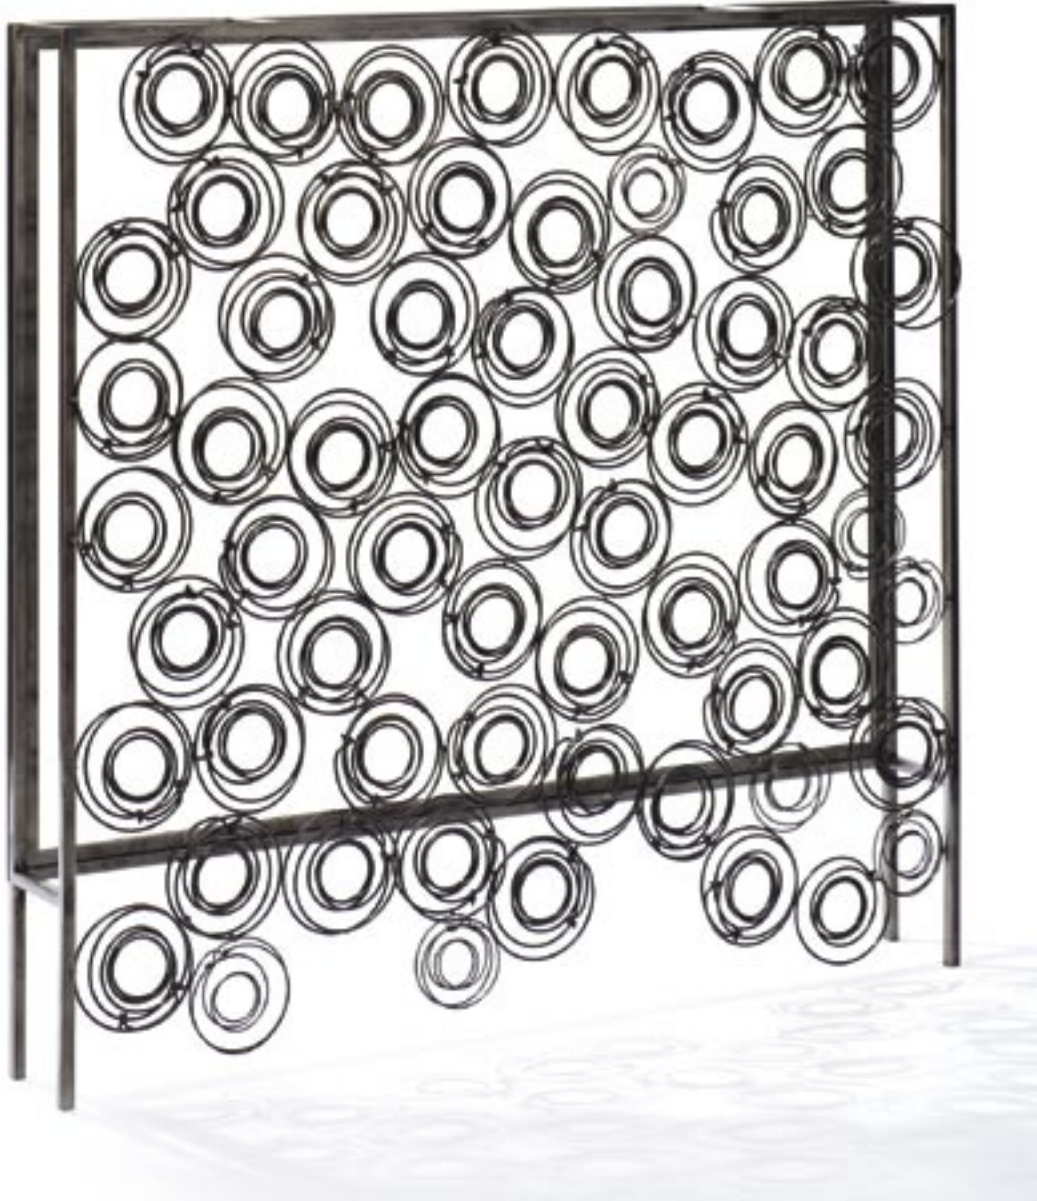

SPRING LOUNGE

Spring Lounge 48" x 36" 87"

SPRING LOUNGE

Spring Lounge 48" x 36" 87"

FIRE SPRING SCREEN WITH GLASS

Fire Spring Screen with glass 40" x 30" x 5"

FIRE SPRING SCREEN WITH GLASS

Fire Spring Screen with glass 40" x 30" x 5"