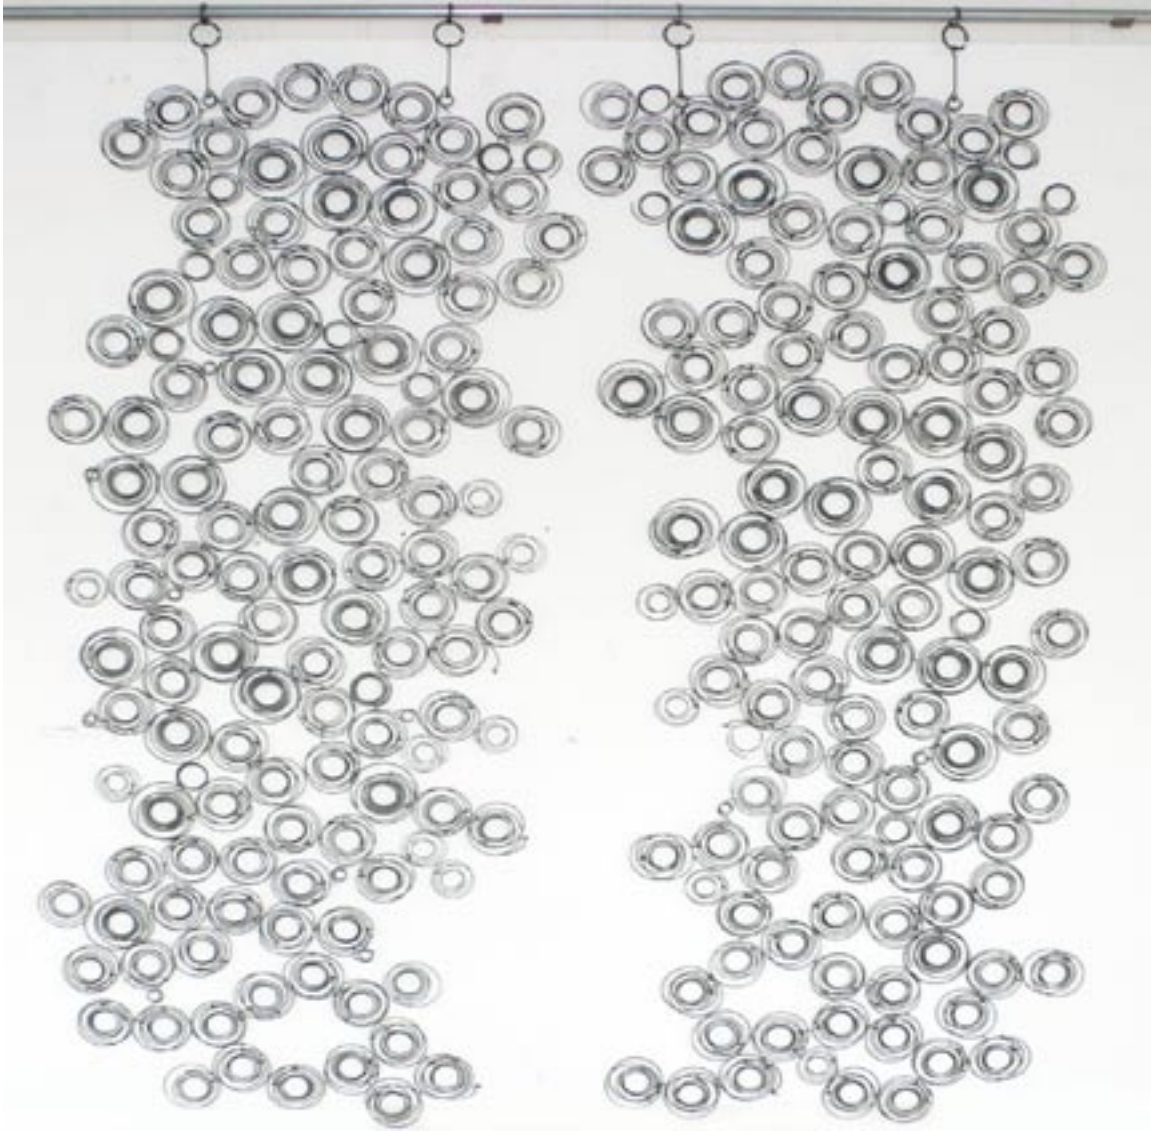

ANN TAYLOR NEW YORK CITY

Double Spring Screen #4 - 8' x 6.5'